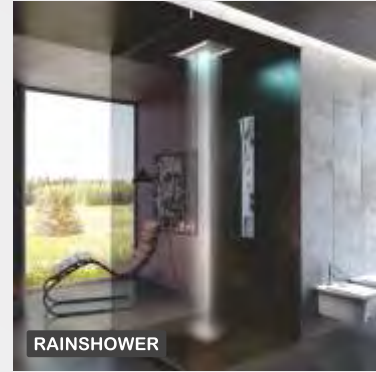

Multi Functional Shower

PRODUCT CODE	FINISH	MRP
MF-DWMB SS	304 STAINLESS STEEL	₹ 100800/-
MF-DWMB GL	GOLD	₹ 111300/-
MF-DWMB BL	BLACK	₹ 111300/-

REQUIRE 4 SUPPLY LINES

Size (mm)
650 mm x 450 mm

Nozzles
340

Finish
304 STAINLESS STEEL
GOLD & BLACK

FUNCTIONS:
Intense Shower
Rain Shower
2 Flow Waterfall
4 Mist

Bluetooth Speakers
Hi-Fi Inbuilt Speaker

Led Lights
Chromotherapy Lights

Installation Kit
Complete False Ceiling