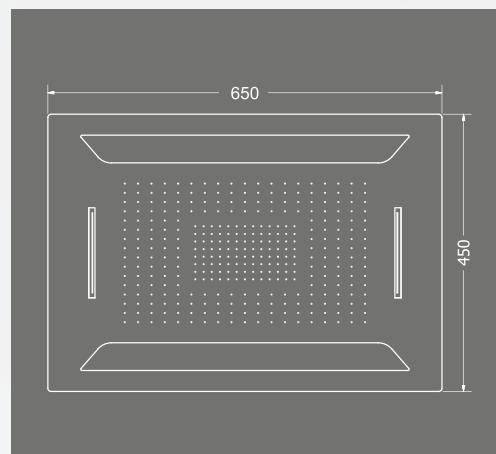

Intense Shower

Rain Shower

Water Column

4 Mist

Led Lights

Chromotherapy Lights

Installation Kit

Complete False Ceiling