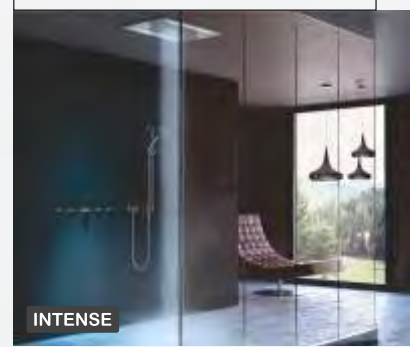

RAINSHOWER