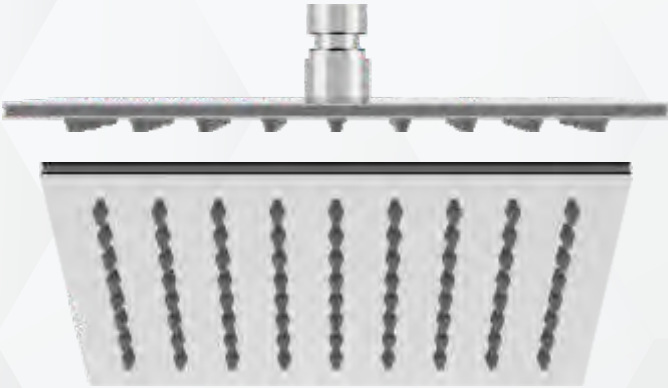

Icon S series

Rain Showers

Model Code - IS - 260

Size : 267 mm x 267 mm

Nozzles : 169

Finish : SS Mirror Finish

MRP : ₹ 7245