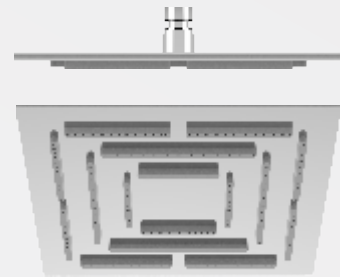

Matrix **S** series

Rain Showers

Model Code - MS - 250

Size 250 mm x 250 mm

Finish SS Mirror Finish

MRP : ₹ 7350/-

Model Code - MS - 300

Size 300 mm x 300 mm