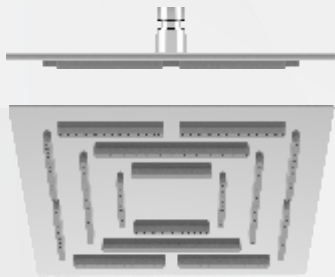

Matrix **S** series

Rain Showers

Model Code - MS - 250

Size 250 mm x 250 mm

Finish SS Mirror Finish

MRP : ₹ 7350/-