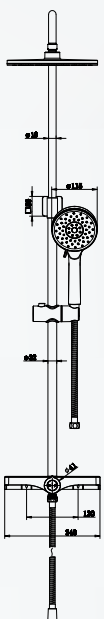

Pressure Limiter

SAVE WATER, EFFICIENTLY

with pressure limiter

Model Code - PL- ART 030

MRP : ₹ 788/-

Pressure Limiter

CONNECTION METHOD :

½" Female thread to be connected with water inlet whereas ½" male thread to be connected with connection hose where the inlet of product to be connected.

Shower Column

Shower Column

Model Code : L3A01A4

MRP : ₹ 14700/-

Specifications:

1. ADJUSTABLE Round Shower Column (stainless steel #201 upper tube 19mm & down tube 22mm)
2. The Shelf and diverter are in ones piece
3. Chrome $\varnothing 228\text{mm}$ 1F shower head D32011
4. Chrome $\varnothing 115\text{mm}$ 3F hand shower H39013
5. Chrome 1.5M & 0.6M length stainless steel #201 hose with brass nuts

Shower Column

Model Code : L3301D2

MRP : ₹ 32760/-

Specifications:

1. ADJUSTABLE Round Shower Column (stainless steel #201 upper tube 22mm & down tube 25mm)
2. Chrome $\varnothing 260\text{mm}$ 1F showerhead D30011
3. Chrome $\varnothing 130\text{mm}$ 3F hand shower H37013
4. Chrome 1.5M length Grey reinforced PVC hose
5. Temperature faucet, Plastic body with tempered glass cover plate, brass water way.