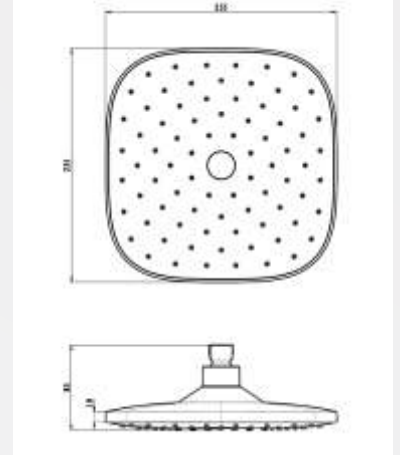

Rain Shower

Model Code : D20011

MRP : ₹ 2993/-