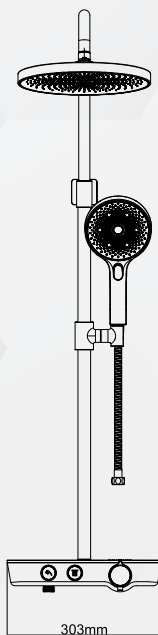

Thermo Static Shower

Model Code : L3802D2

MRP : ₹ 45150/-

Part number	Description	Material	Color	Size(mm)
D30011	Rain Shower	Plastic	1F, Chrome body with Gray faceplate and white silicon nozzles , brass ball joint	φ260
H37013	Hand Shower	Plastic	3F, Chrome body with Gray faceplate and white silicon nozzles	φ130
Y0102	Slider	Plastic	Chrome plated	φ25
307169-015M	Staight tube	Stainless steel 201	Chrome plated	φ25X700
307033-012B	Curved tube	Stainless steel 201	Chrome plated	φ22X470
2423A0A-0	Wall fixing set	Zinc-alloy	Chrome plated	
F033801	Shower hose	1.5M Gray reinforced PVC hose	Gray reinforced	
R111529-0C2B-3B	Plastic body and brass water way	Plastic body and Brass waterway HPb59-1	Chrome plated	1500

Shower Column

Shower Column

Model Code : L3A01A4

MRP : ₹ 14700/-

Specifications:

1. ADJUSTABLE Round Shower Column (stainless steel #201 upper tube 19mm & down tube 22mm)
2. The Shelf and diverter are in ones piece
3. Chrome $\varnothing 228\text{mm}$ 1F shower head D32011
4. Chrome $\varnothing 115\text{mm}$ 3F hand shower H39013
5. Chrome 1.5M & 0.6M length stainless steel #201 hose with brass nuts

Shower Column

Model Code : L3301D2

MRP : ₹ 32760/-

Specifications:

1. ADJUSTABLE Round Shower Column (stainless steel #201 upper tube 22mm & down tube 25mm)
2. Chrome $\varnothing 260\text{mm}$ 1F showerhead D30011
3. Chrome $\varnothing 130\text{mm}$ 3F hand shower H37013
4. Chrome 1.5M length Grey reinforced PVC hose
5. Temperature faucet, Plastic body with tempered glass cover plate, brass water way.