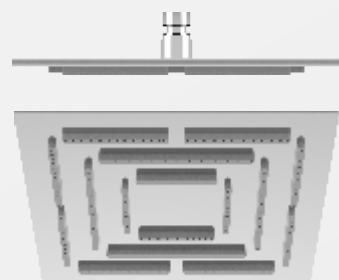

Model Code - MS - 200

Size 200 mm x 200 mm

Finish SS Mirror Finish

MRP : ₹ 4830/-