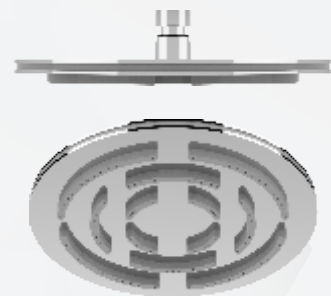

Finish SS Mirror Finish

MRP : ₹ 4830/-

Matrix **C** series

Rain Showers

Model Code - MC - 150

Size 150 dia

Finish SS Mirror Finish

MRP : ₹ 3570/-