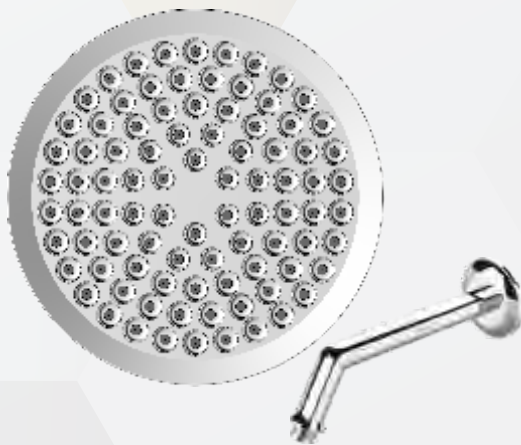

Nozzles 336

Finish SS Mirror Finish

MRP : ₹ 15750/-

Simpleyetclassy - The showers are available in classic designs that add a healthy to your showering area. Round, Square with mirror finish and ABS material. The rabbit cleaning nozzles are easy to maintain and ensures ease in installation.

Overhead Showers

Model Code - 4BABS

4" Top shower head ABS materials chrome face & grey TPR join-ball: plastical with shower arm chrome finish.

MRP : ₹ 762/-

Model Code - 4CABS

5 Functions

4" Top shower head ABS materials chrome face & grey TPR join-ball: plastical with shower arm chrome finish

MRP : ₹ 1225/-

Model Code - 6FABS

6" Top shower head ABS materials chrome face & grey TPR join-ball: plastical with shower arm chrome finish

MRP : ₹ 1445/-

Model Code - 6DABS

6" Top shower head ABS materials grey TPR join-ball: plastical with shower arm chrome finish