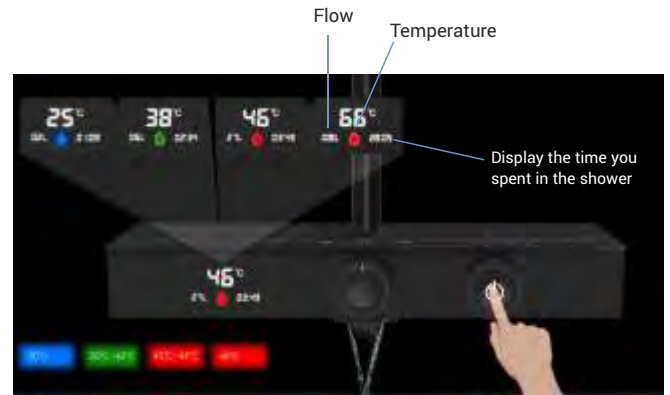

Raining technology
Special structure makes the shower like rain drops.

Simple and comfortable
Humanized design, easy switch, easy installation, easy use and easy maintenance

Air-intake technology
Flow force is used to intake air and mix it with water, to multiply the oxygen content.

CERTIFICATIONS :

Thermo Static Shower

Core technology

Core technology

Bored of traditional function switch?

Never mind, Let's enjoy a comfortable showering experience

Thermo Static Shower

Available Colours