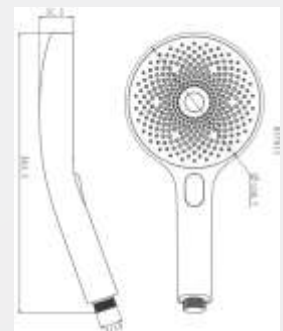

Model Code : H37013B

Hand shower with anti twist
black flexi hose 1.5 Mtr

MRP : ₹ 3224/-

Flow : 3F

Dia : 130mm x 263 mm

Specifications : Matte black body with matte black faceplate,
324 silicon nozzles in total, 3 times of common shower, 0.45mm
silicon nozzles, soft spray, push button function switch, easy click