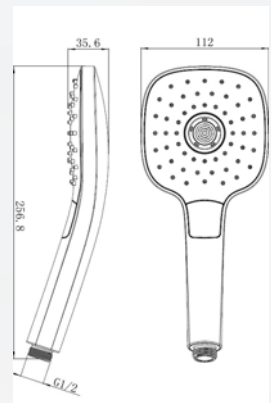

Hand shower with flexi hose 1.5 Mtr

MRP : ₹ 2678/-

Flow : 3F

Dia : 130mm x 263mm

Specifications : Chrome body with grey faceplate, 324 silicon nozzles in total, 3 times of common shower, 0.45mm silicon nozzles, soft spray, push button function switch, easy click

Model Code: H30043

Hand shower with flexi hose 1.5 Mtr

MRP : ₹ 2730/-

Flow : 3F

Dia : 112mm x 260mm

Specifications : Chrome body with white faceplate

Hand Shower

Model Code: H36011

Hand shower with flexi hose 1.5 Mtr

MRP : ₹ 3150/-

Flow : 1F

Dia : 120mm x 254mm

Specifications : Chrome body with white faceplate ,
self cleaning nozzles

Model Code : H37013B

Hand shower with anti twist
black flexi hose 1.5 Mtr