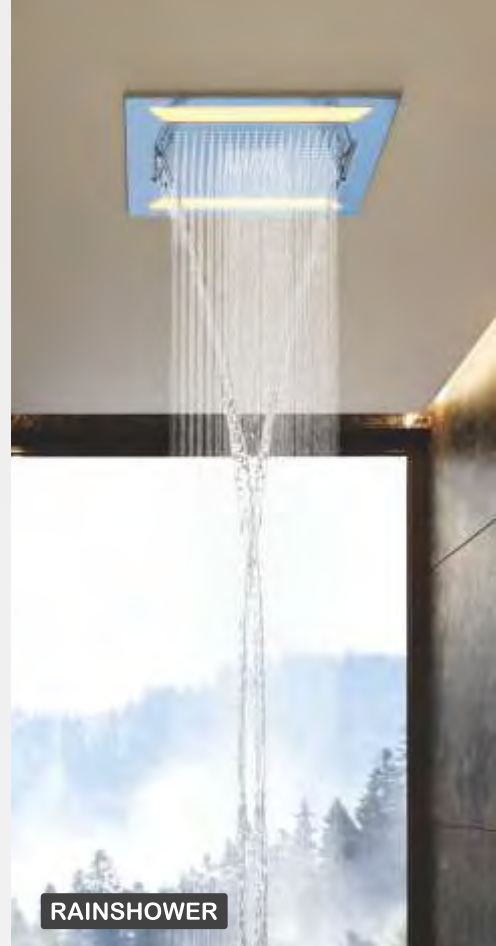

Intense Shower

Rain Shower

Water Column

4 Mist

Led Lights

Chromotherapy Lights

Installation Kit

Complete False Ceiling