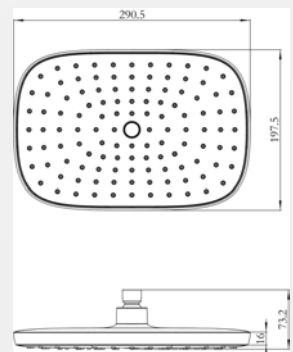

Rain Shower

Model Code : D31011

MRP : ₹ 2835/-

Flow : 1F

Dia : 260mm

Specifications : Chrome body with white faceplate,
brass ball joint self cleaning nozzles

Model Code : D22011

MRP : ₹ 2835/-

Clean needle

Flow : 1F

Dia : 288x194mm

Specifications : Chrome body with white faceplate ,brass ball joint,
self cleaning nozzles