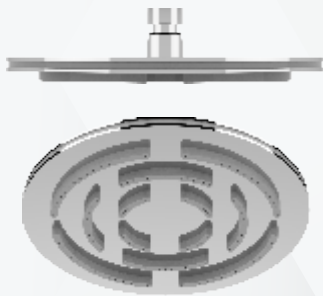

Model Code - MC - 200

Size 200 dia

Finish SS Mirror Finish

MRP : ₹ 4515/-

Matrix **C** series

Rain Showers

Model Code - MC - 250

Size 250 dia