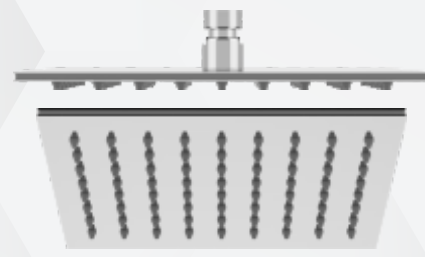

Model Code - IS - 220

Size : 232 mm x 232 mm

Nozzles : 144

Finish : SS Mirror Finish

MRP : ₹ 5355