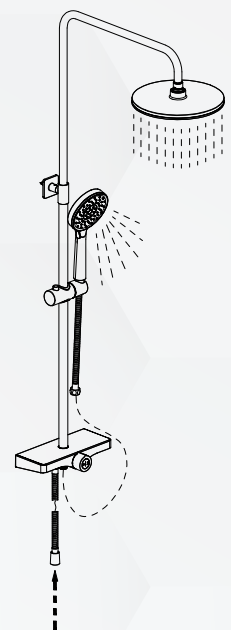

Shower Column

Shower Column

Model Code : L3A01A4

MRP : ₹ 14700/-

Specifications:

1. ADJUSTABLE Round Shower Column (stainless steel #201 upper tube 19mm & down tube 22mm)
2. The Shelf and diverter are in ones piece
3. Chrome $\varnothing 228\text{mm}$ 1F shower head D32011
4. Chrome $\varnothing 115\text{mm}$ 3F hand shower H39013
5. Chrome 1.5M & 0.6M length stainless steel #201 hose with brass nuts

Shower Column

Model Code : L3301D2

MRP : ₹ 32760/-

Specifications:

1. ADJUSTABLE Round Shower Column (stainless steel #201 upper tube 22mm & down tube 25mm)
2. Chrome $\varnothing 260\text{mm}$ 1F showerhead D30011
3. Chrome $\varnothing 130\text{mm}$ 3F hand shower H37013
4. Chrome 1.5M length Grey reinforced PVC hose
5. Temperature faucet, Plastic body with tempered glass cover plate, brass water way.