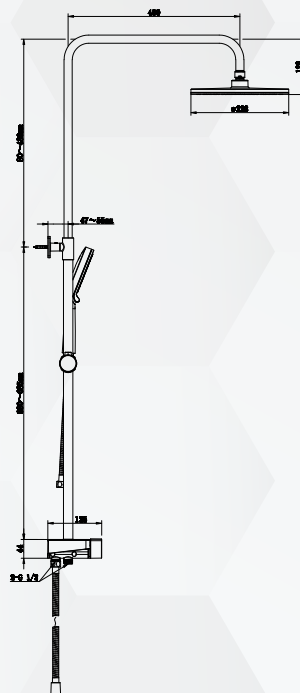

Shower Column

Shower Column

Model Code : L3A01A4

MRP : ₹ 14700/-

Specifications:

1. ADJUSTABLE Round Shower Column (stainless steel #201 upper tube 19mm & down tube 22mm)
2. The Shelf and diverter are in ones piece
3. Chrome $\varnothing 228\text{mm}$ 1F shower head D32011
4. Chrome $\varnothing 115\text{mm}$ 3F hand shower H39013
5. Chrome 1.5M & 0.6M length stainless steel #201 hose with brass nuts

Shower Column

Model Code : L3301D2

MRP : ₹ 32760/-

Specifications:

1. ADJUSTABLE Round Shower Column (stainless steel #201 upper tube 22mm & down tube 25mm)
2. Chrome $\varnothing 260\text{mm}$ 1F showerhead D30011
3. Chrome $\varnothing 130\text{mm}$ 3F hand shower H37013
4. Chrome 1.5M length Grey reinforced PVC hose
5. Temperature faucet, Plastic body with tempered glass cover plate, brass water way.