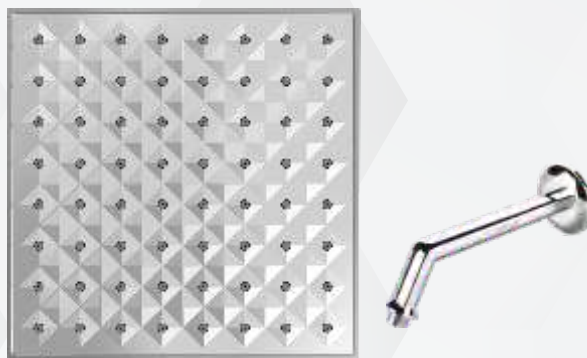

MRP : ₹ 1676/-

Overhead Showers

Model Code - 4DSS

304 Stainless steel 4" Top shower

head mirror & grey TPR join-ball:

brass with shower arm chrome finish

MRP : ₹ 1059/-

Model Code - 4ESS

304 Stainless steel 4" Top shower

head mirror & grey TPR join-ball:

brass with shower arm chrome finish

MRP : ₹ 1081/-

Model Code - 6EABS

6" Top shower head ABS materials

diamond face & grey TPR join-ball:

plastical with shower arm chrome finish