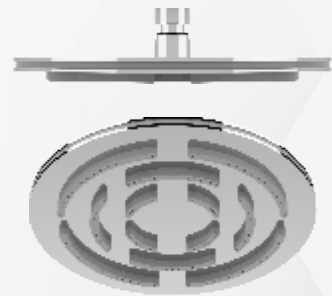

Model Code - MC - 300

Size 300 dia

Finish SS Mirror Finish

MRP : ₹ 7560/-