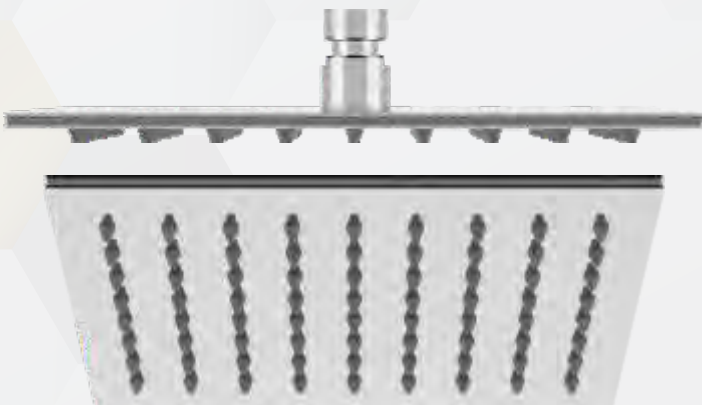

Icon S series

Rain Showers

Model Code - IS - 260

Size : 267 mm x 267 mm

Nozzles : 169

Finish : SS Mirror Finish

MRP : ₹ 7245

Model Code - IS - 300