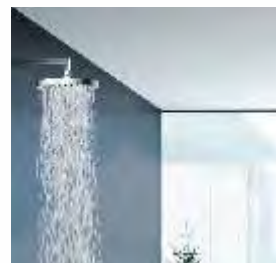

CLASSE 48

OVER HEAD SHOWER	49
ACCESSORIES	51