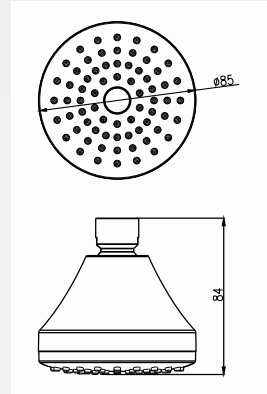

Flow : 1F

Dia : 85mm

Specifications : Chrome body with gray faceplate,
easy to disassemble, fast clean dirt, brass ball joint,
easy cleaning nozzles