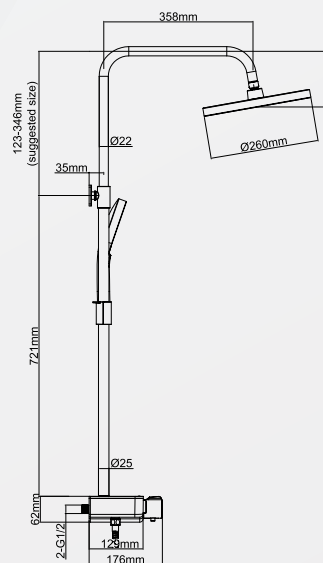

Shower Column

Shower Column

Model Code : L3A01A4

MRP : ₹ 14700/-

Specifications:

1. ADJUSTABLE Round Shower Column (stainless steel #201 upper tube 19mm & down tube 22mm)
2. The Shelf and diverter are in ones piece
3. Chrome $\varnothing 228\text{mm}$ 1F shower head D32011
4. Chrome $\varnothing 115\text{mm}$ 3F hand shower H39013
5. Chrome 1.5M & 0.6M length stainless steel #201 hose with brass nuts

Shower Column

Model Code : L3301D2

MRP : ₹ 32760/-

Specifications:

1. ADJUSTABLE Round Shower Column (stainless steel #201 upper tube 22mm & down tube 25mm)
2. Chrome $\varnothing 260\text{mm}$ 1F showerhead D30011
3. Chrome $\varnothing 130\text{mm}$ 3F hand shower H37013
4. Chrome 1.5M length Grey reinforced PVC hose
5. Temperature faucet, Plastic body with tempered glass cover plate, brass water way.