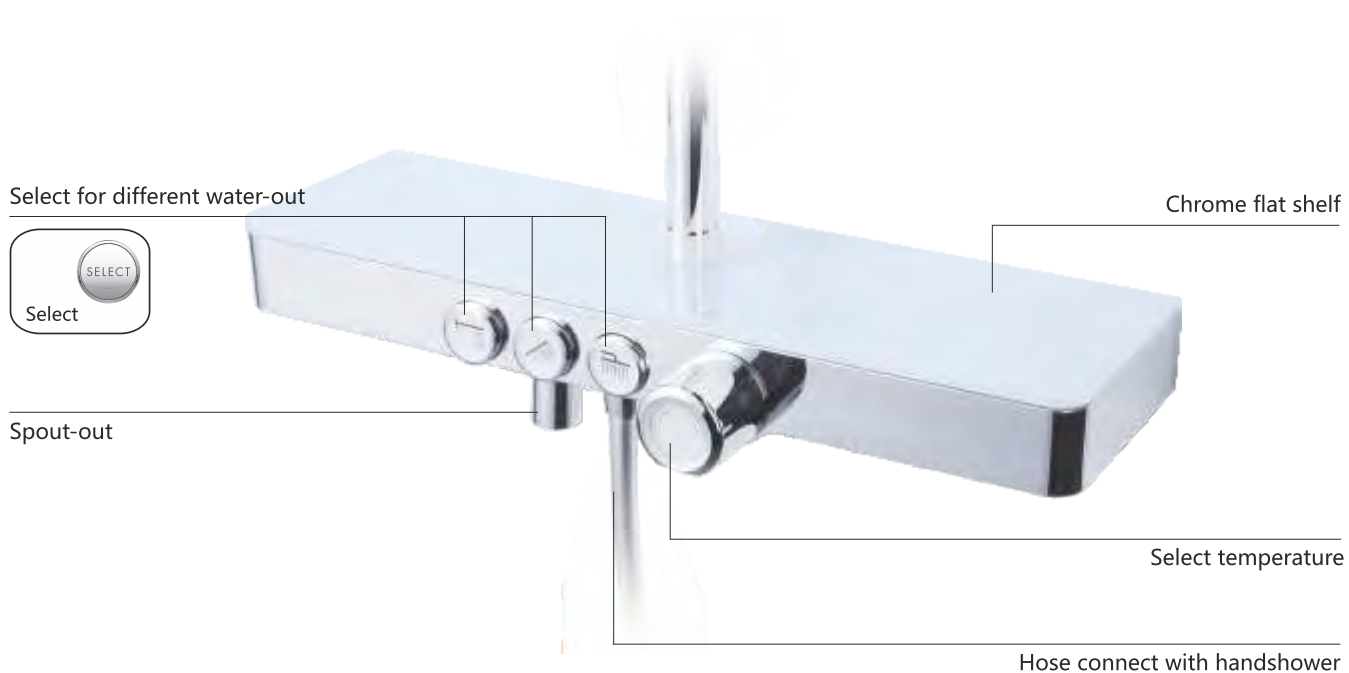

CERTIFICATIONS :

Thermo Static Shower

Core technology

Core technology

Bored of traditional function switch?

Never mind, Let's enjoy a comfortable showering experience

Thermo Static Shower

Available Colours