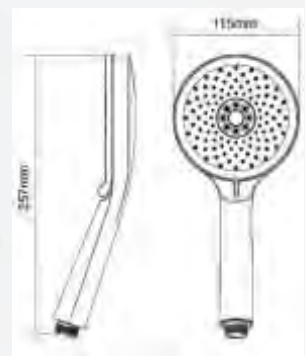

Model Code: H39033

Hand shower with flexi hose 1.5 Mtr

MRP : ₹ 3360/-

Flow : 3F

Dia : 115mm x 257mm

Specifications : Chrome plated body with white faceplate,
silicon nozzles