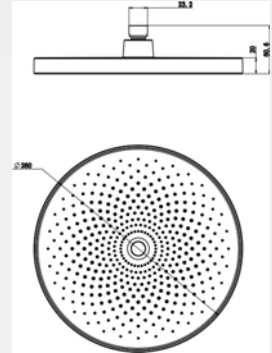

Rain Shower

Model Code : D30011

MRP : ₹ 3045/-

Flow : 1F

Dia : 260mm

Specifications : Chrome body with gray faceplate, silicon nozzles, brass ball joint.

Model Code : D30011B

MRP : ₹ 3203/-