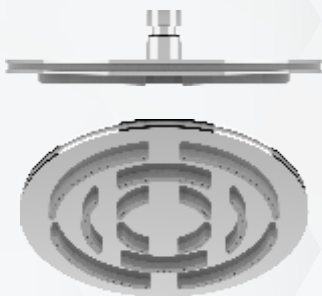

Matrix **C** series

Rain Showers

Model Code - MC - 150

Size 150 dia

Finish SS Mirror Finish

MRP : ₹ 3570/-