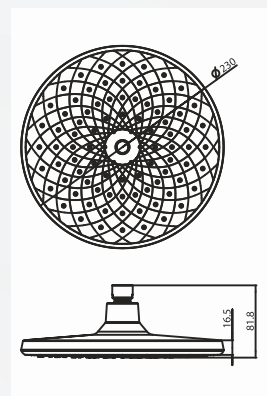

Flow : 1F

Dia : 230mm

Specifications : Chrome body with white faceplate, brass ball joint,
self cleaning nozzles