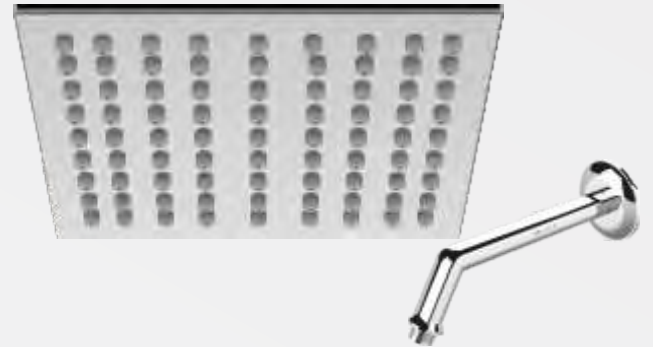

MRP : ₹ 1676/-

Overhead Showers

Model Code - 4DSS

304 Stainless steel 4" Top shower

head mirror & grey TPR join-ball:

brass with shower arm chrome finish

MRP : ₹ 1059/-

Model Code - 4ESS

304 Stainless steel 4" Top shower

head mirror & grey TPR join-ball:

brass with shower arm chrome finish

MRP : ₹ 1081/-

Model Code - 6EABS

6" Top shower head ABS materials

diamond face & grey TPR join-ball:

plastical with shower arm chrome finish