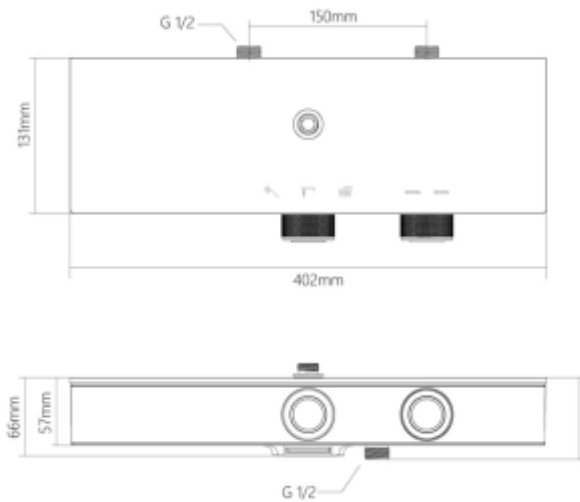

Thermo Static Shower