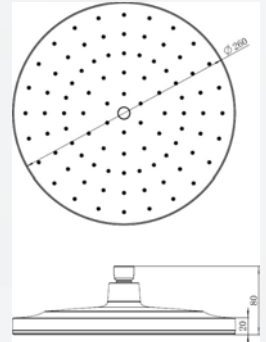

Rain Shower

Model Code : D31011

MRP : ₹ 2835/-