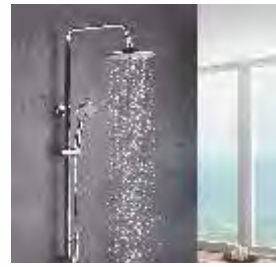

PRIME - Stainless Steel 40

ICON R SERIES	41
ICON C SERIES	42
ICON S SERIES	43
ICON HR SERIES	45
ICON O SERIES	45
MATRIX C SERIES	45
MATRIX S SERIES	46
ICON 2S SERIES	47