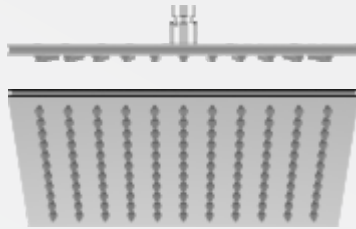

Model Code - IR - 200

Size : 245 mm x 150 mm

Nozzles : 91

Finish : SS Mirror Finish

MRP : ₹ 4725