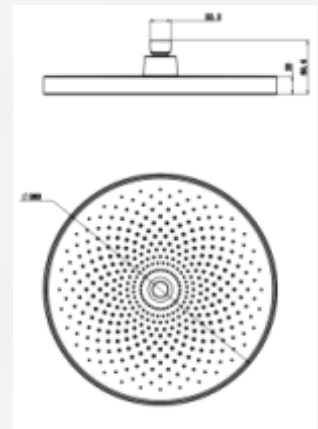

Flow : 1F

Dia : D260mm

Specifications : Matte black body with Matte black faceplate, silicon nozzles, black brass ball joint.