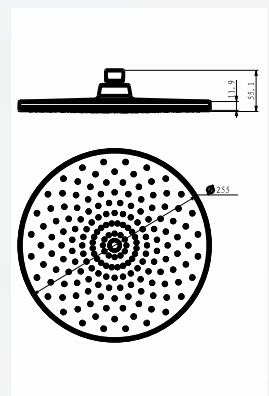

MRP : ₹ 2993/-

Flow : 1F

Dia : D235mm

Specifications : Chrome body with white faceplate, brass ball joint, easy cleaning nozzles

ModelCode : D33011

MRP : ₹ 3045/-

Flow : 1F

Dia : 256mm