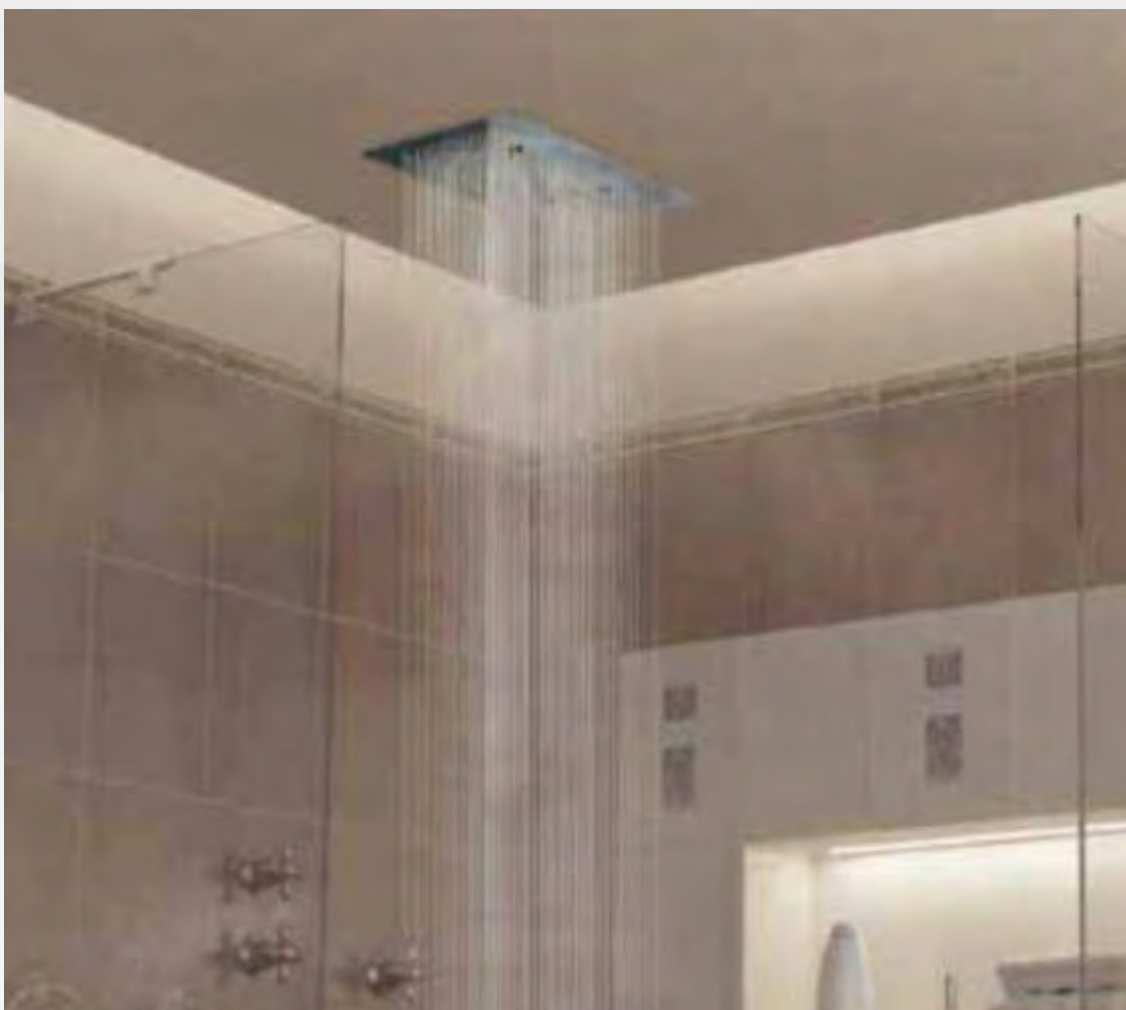

Size (mm)
574 mm x 330 mm

Nozzles
283

Finish
304 STAINLESS STEEL
GOLD & BLACK

FUNCTIONS:

- Rain Shower
- 2 Flow Waterfall

Led Lights
Chromotherapy Lights

Installation Kit
Complete False Ceiling

2 Mist

Wall Mounted

Rain Showers

Enliven your senses with wall-mounted showers. These stunning mirror finish showers are designed to offer either a single or dual function of rain shower or waterfall modes. Revel in a soothing showering experience.