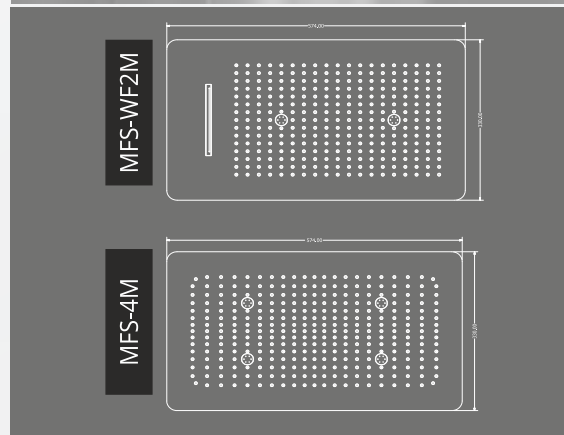

4 MIST

Multi Functional Shower

PRODUCT CODE	FINISH	MRP
MFS-WF2M SS	304 STAINLESS STEEL	₹ 41580/-
MFS-WF2M GL	GOLD	₹ 52080/-
MFS-WF2M BL	BLACK	₹ 52080/-

REQUIRE 4 SUPPLY LINES

Size (mm)
574 mm x 330 mm

Nozzles
283

Finish
304 STAINLESS STEEL
GOLD & BLACK

FUNCTIONS:

- Rain Shower
- 2 Flow Waterfall

Led Lights
Chromotherapy Lights

Installation Kit
Complete False Ceiling

2 Mist