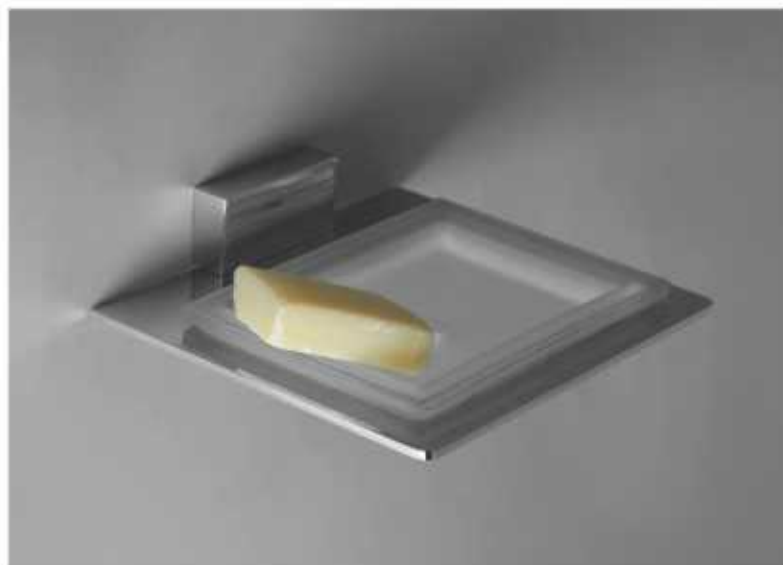

SLIM

Collection
CHROME PLATED

SL-1921
Spare Soap Dish /
Tumbler Holder Glass ₹ 300

SL-1902 | Towel Ring
C.P. ₹ 2095 | Rose Gold/Gold ₹ 3080 | Black Matt ₹ 4070

SLIM Collection
CHROME PLATED

SL-1903 | Soap Dish
C.P. ₹ 1705 | Rose Gold/Gold ₹ 2570 | Black Matt ₹ 3400