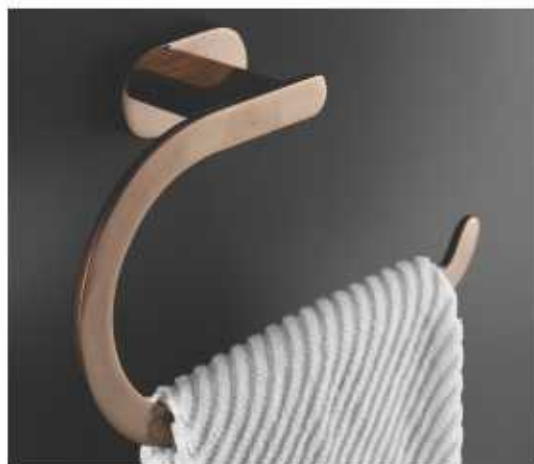

Towel Ring

PVD FINISH

LEXUS
Collection