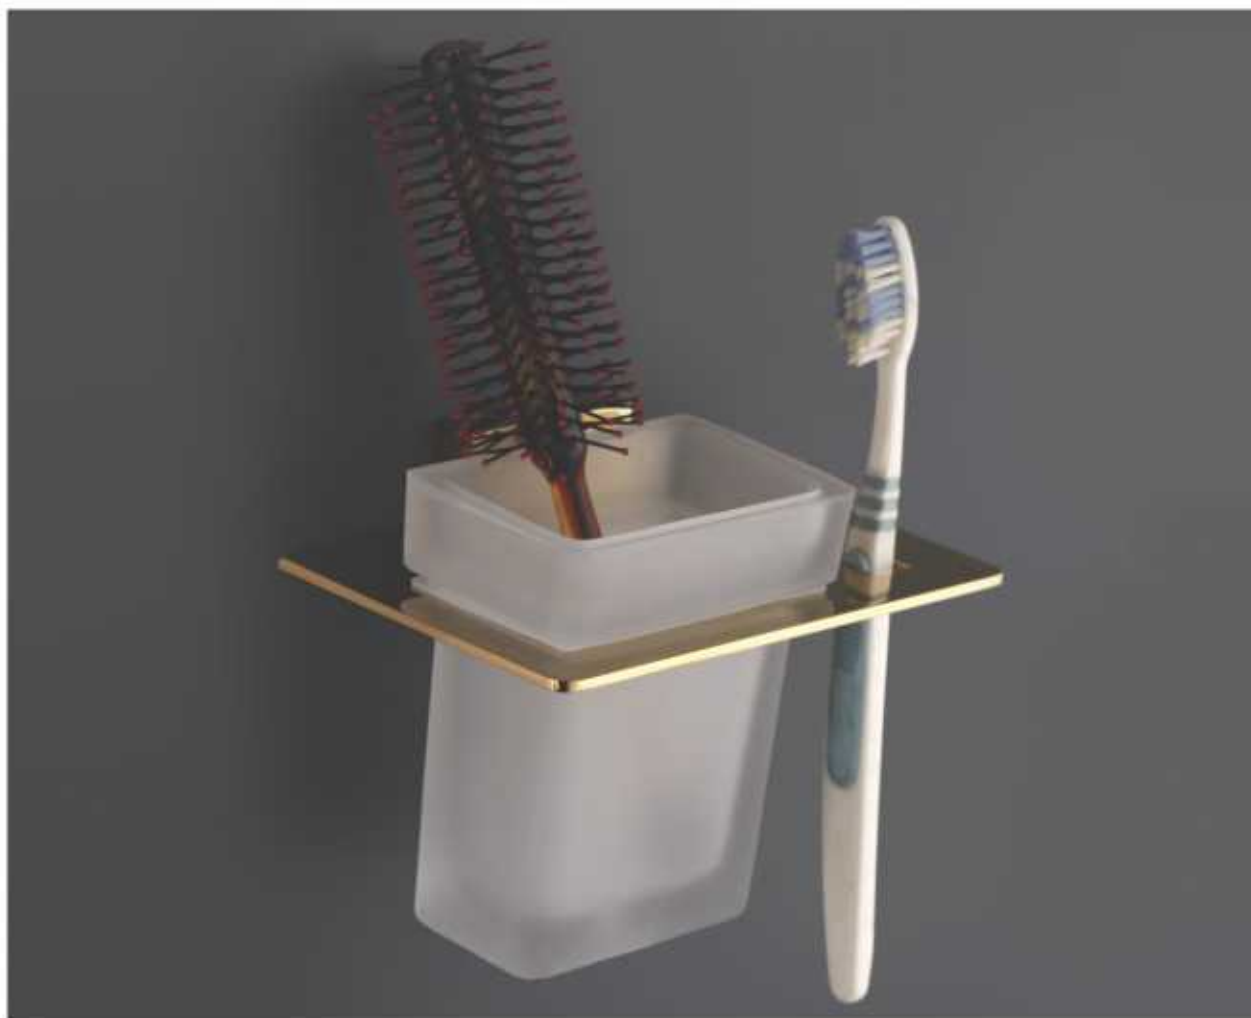

PVD FINISH

SLIM

Collection

Tumbler Holder

also available in Rose Gold & Black