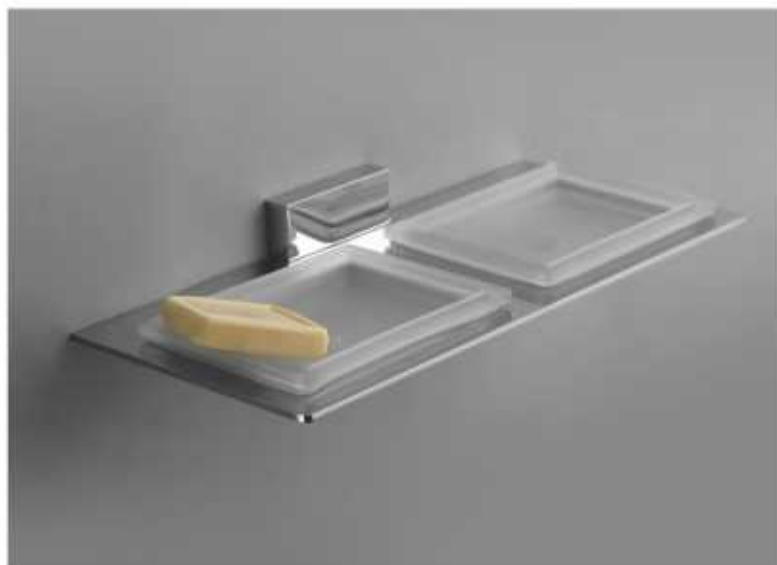

SLIM

Collection
CHROME PLATED

SL-1921
Spare Soap Dish /
Tumbler Holder Glass ₹ 300

SL-1902 | Towel Ring
C.P. ₹ 2095 | Rose Gold/Gold ₹ 3080 | Black Matt ₹ 4070

SLIM Collection
CHROME PLATED

SL-1903 | Soap Dish
C.P. ₹ 1705 | Rose Gold/Gold ₹ 2570 | Black Matt ₹ 3400