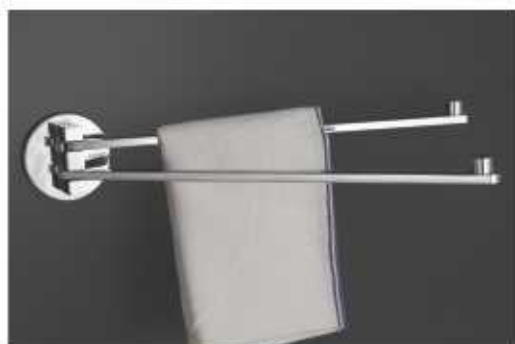

DO-729 | Moving Double Rod ₹ 2630