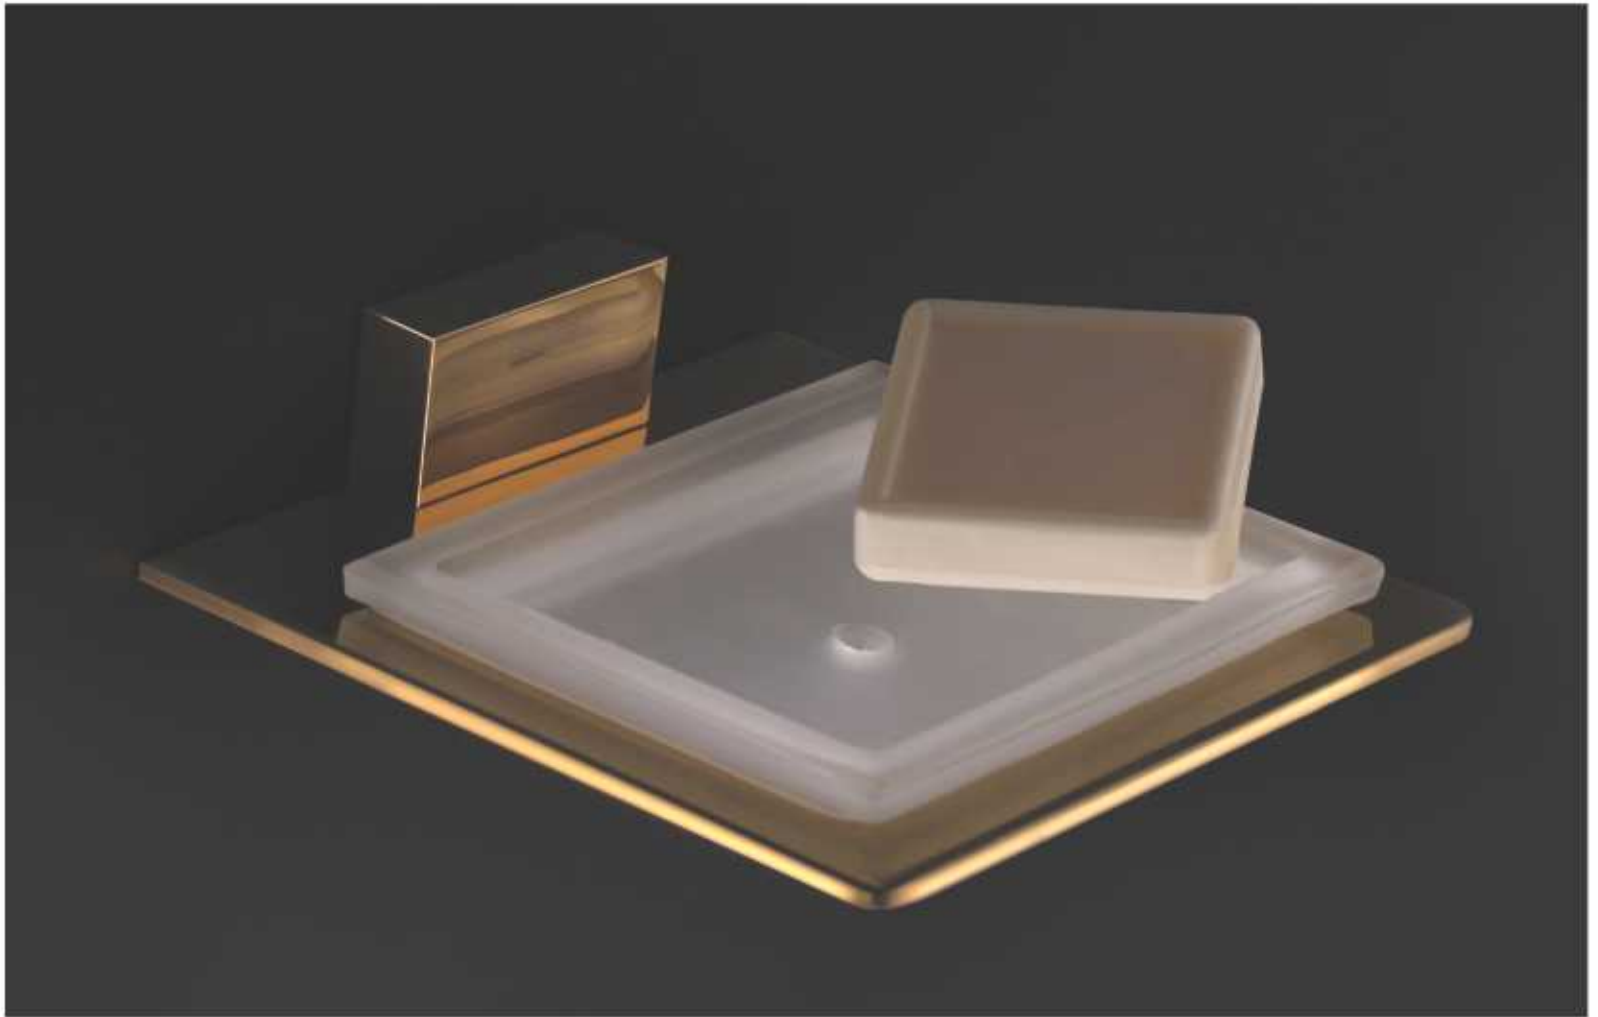

PVD FINISH

SLIM

Collection

Soap Dish

01 also available in Rose Gold & Black