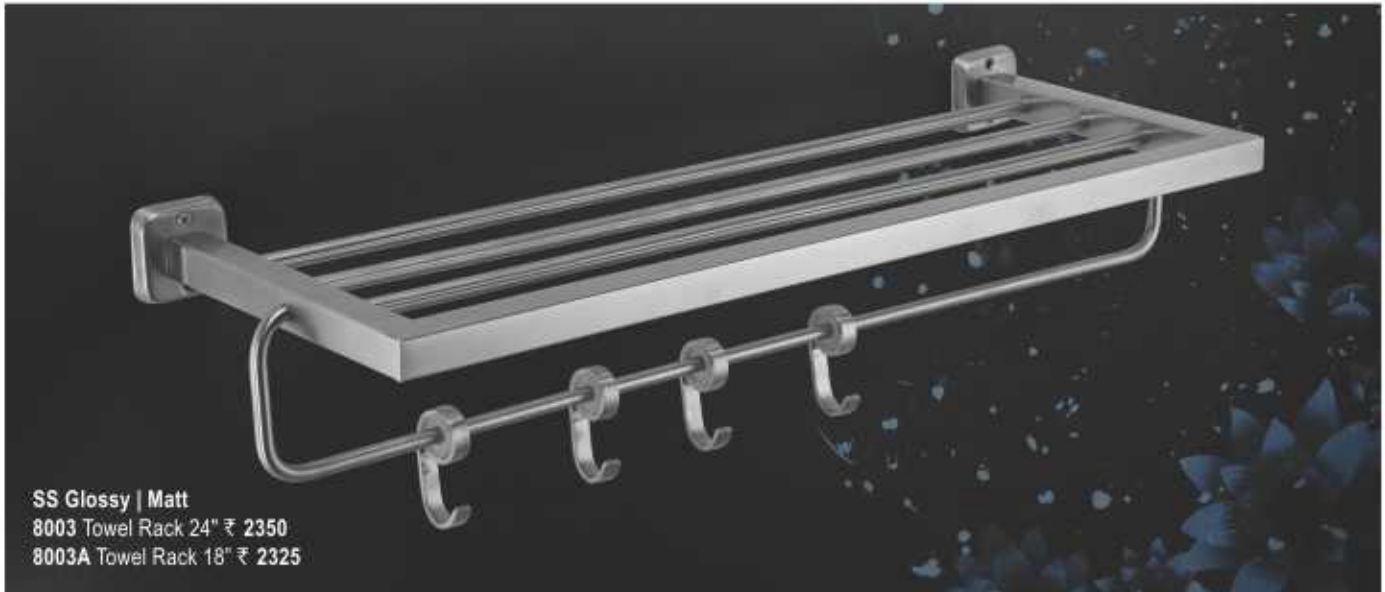

Towel Rack

Towel Rod

SQUARE (SS CP)
9003 Towel Rail 24" ₹ 750
9003A Towel Rail 18" ₹ 740