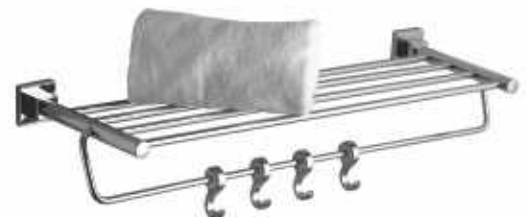

Material : Brass SS 304 / Stainless Steel
CHROME PLATED

ZN-300
Complete Bathroom Set
(5 Pcs.) ₹ 5020

sheenz
Bathing Luxuries

ZN-301 Towel Rail 24" ₹ 1545 | **ZN-301A** Towel Rail 18" ₹ 1535

ZN-309A Liquid Soap Dispenser Metallic
₹ 2370

ZN-302 Towel Ring
₹ 1015

ZN-303 Soap Dish
₹ 730

ZN-303A Soap Dish Glass
₹ 990

ZN-304 Tumbler Holder
₹ 990

ZN-305 Robe Hook
₹ 745

ZN-306 Paper Holder
₹ 1015

ZN-308 Paper Holder with Flap
₹ 1695

ZN-309 Liquid Soap Dispenser
₹ 1650

ZN-307 Towel Rack 24" ₹ 4125 | **ZN-307A** Towel Rack 18" ₹ 4100

C

Collection
HROMA

Material :
Brass SS 304 / Stainless Steel
CHROME PLATED

CH-100
Complete Bathroom Set
(5 Pcs.) ₹ 3800

sheenz
Bathing Luxuries